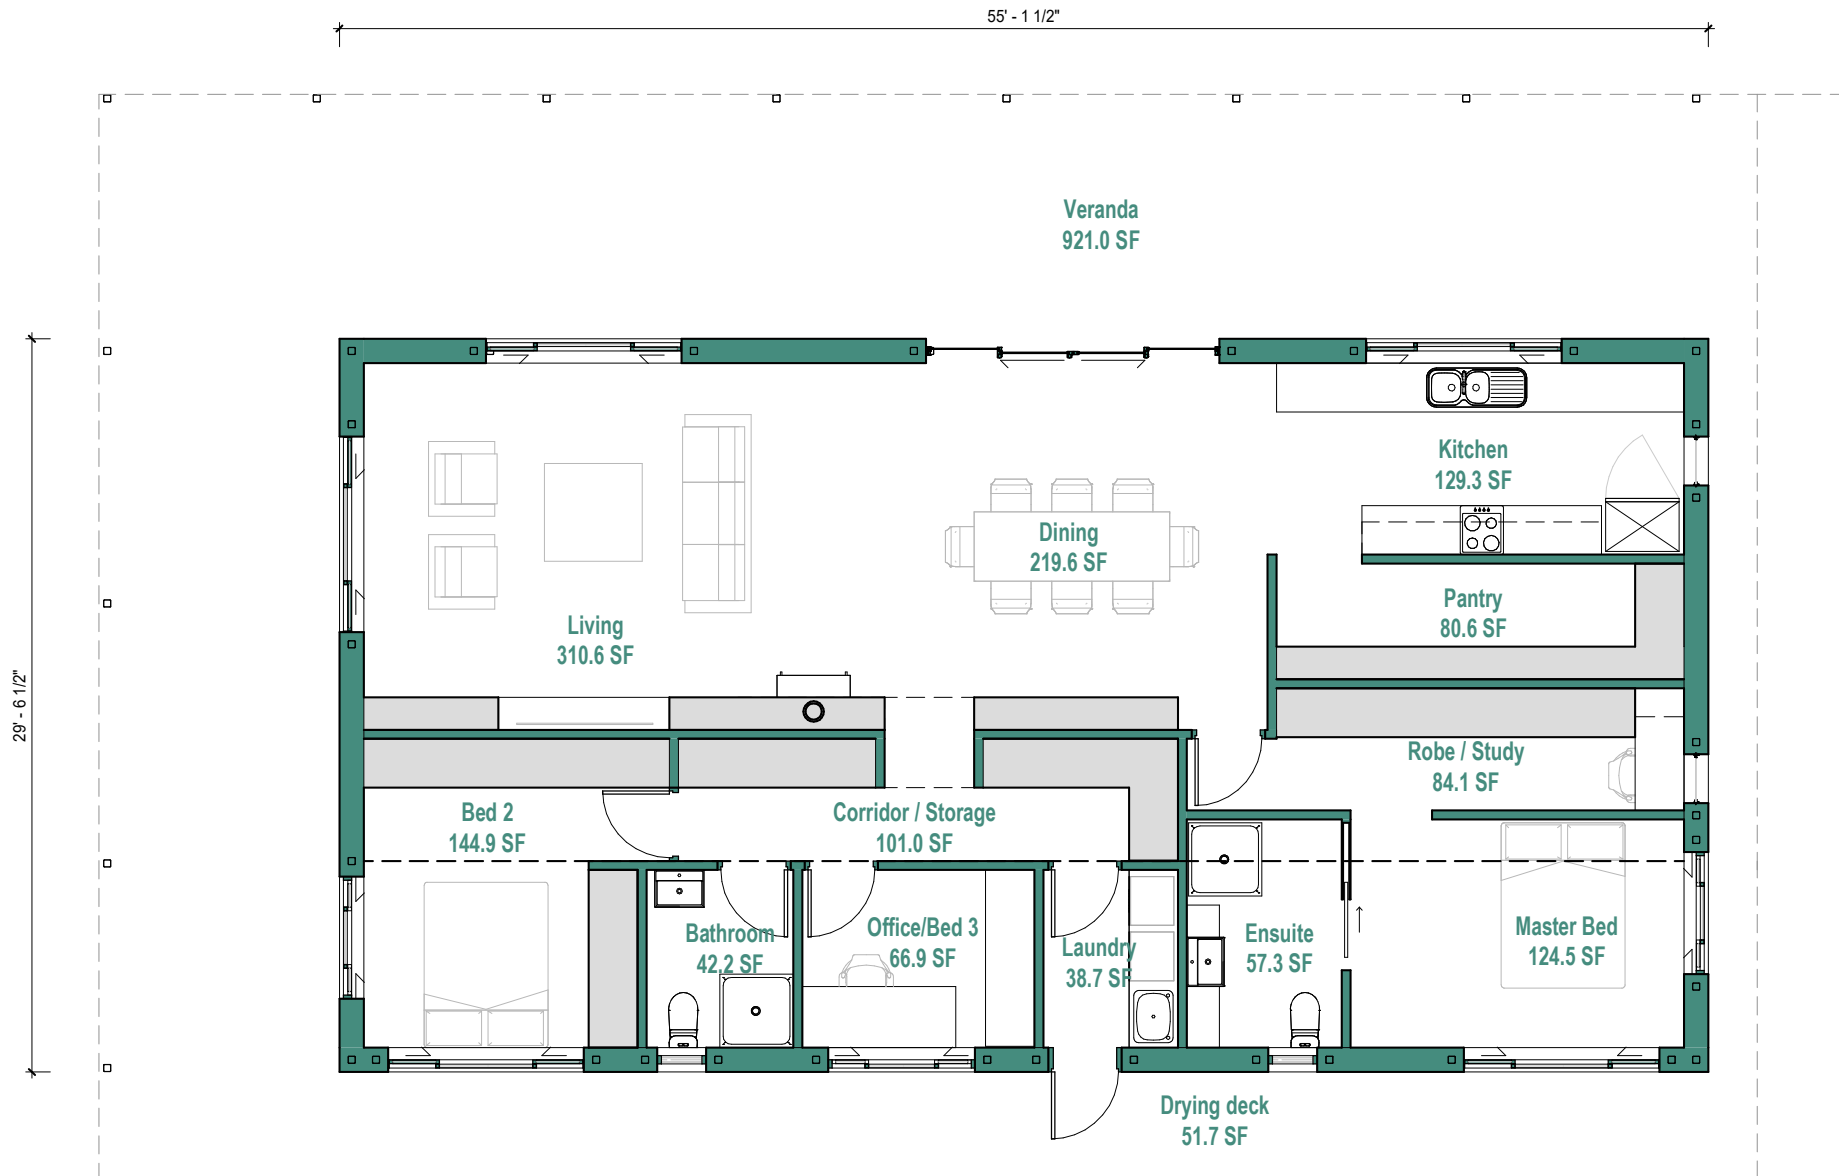

The Engineer

USA: Toll Free: (855) 795-0012
Australia: Toll Free: 1300 814 834
admin@hempblockaustralia.com
Sunshine Coast, QLD Australia

The Engineer - Floorplan (Imperial)

USA: Toll Free: (855) 795-0012
 Australia: Toll Free: 1300 814 834
 admin@hempblockaustralia.com
 Sunshine Coast, QLD Australia