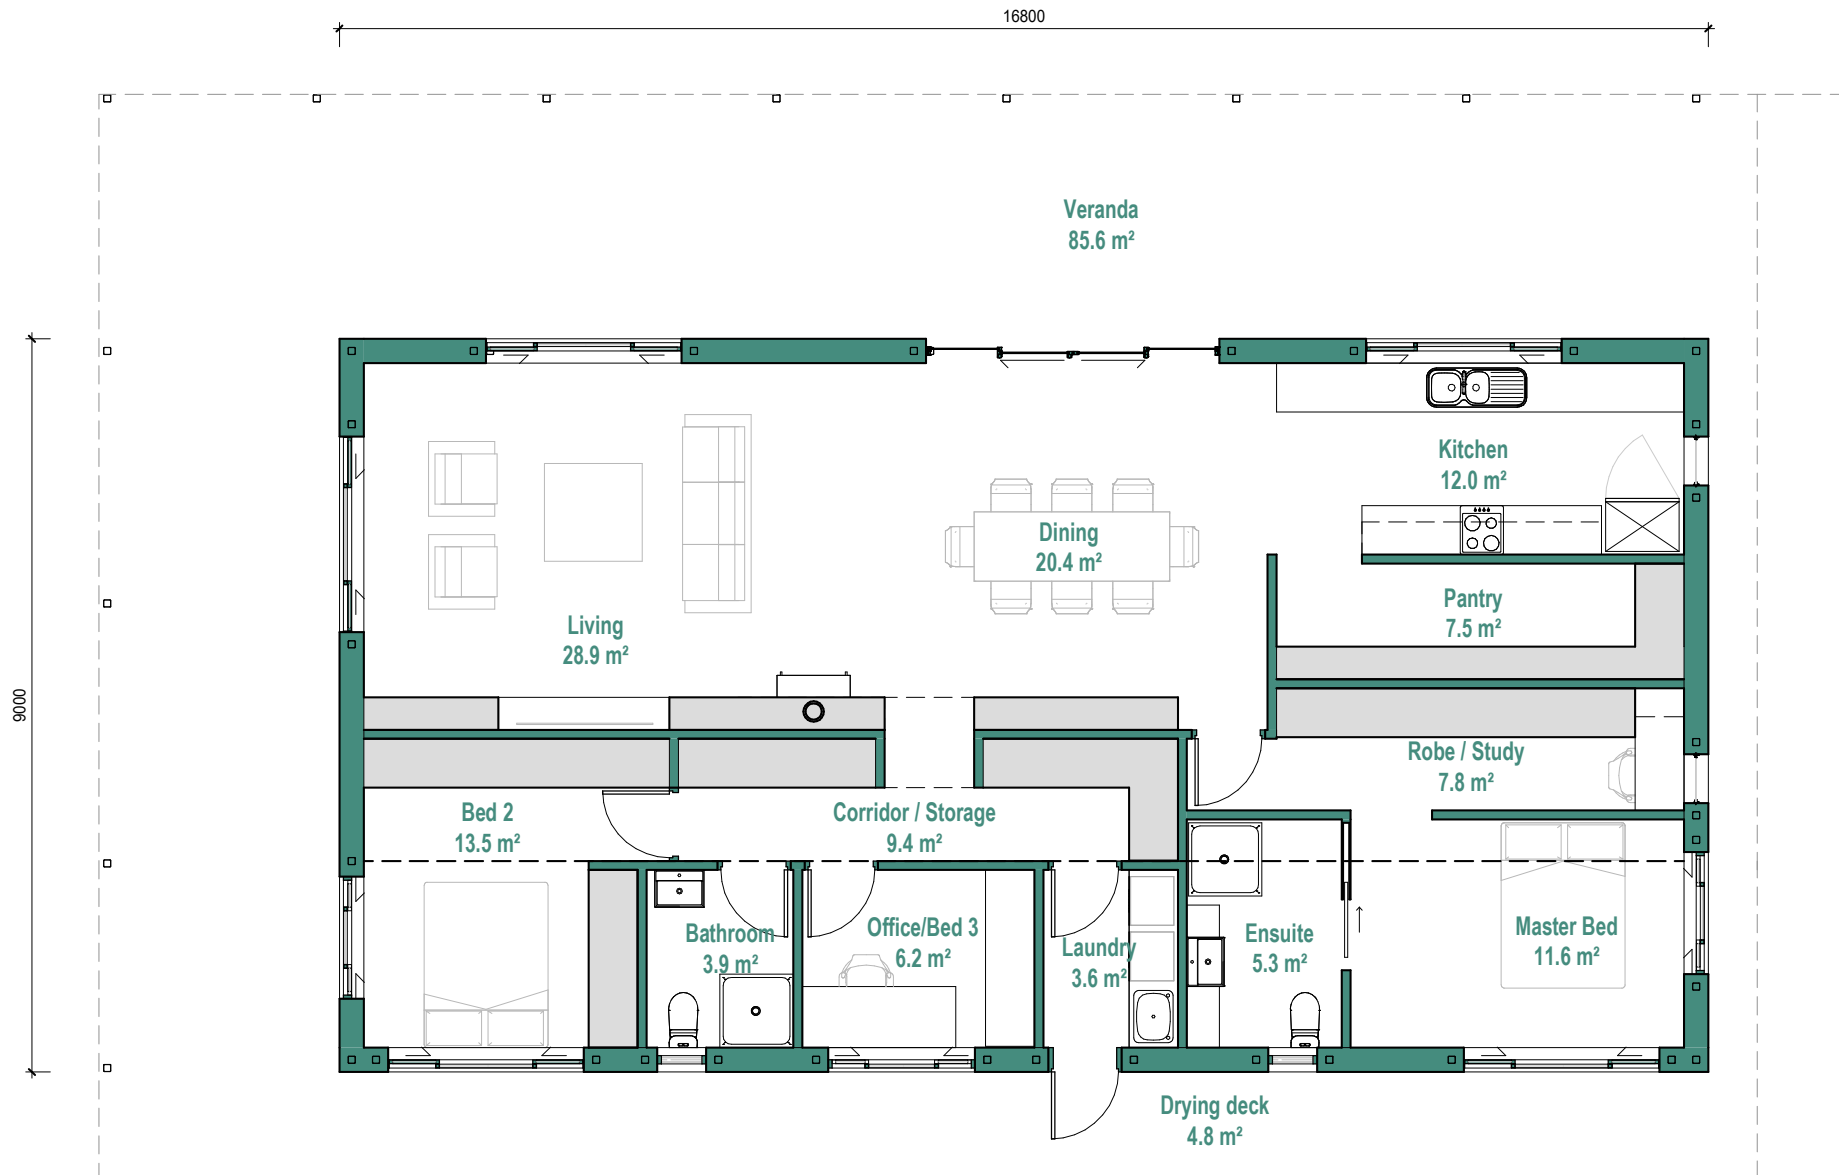

The Engineer

USA: Toll Free: (855) 795-0012
Australia: Toll Free: 1300 814 834
admin@hempblockaustralia.com
Sunshine Coast, QLD Australia

The Engineer - Floorplan (Metric)

USA: Toll Free: (855) 795-0012
 Australia: Toll Free: 1300 814 834
 admin@hempblockaustralia.com
 Sunshine Coast, QLD Australia