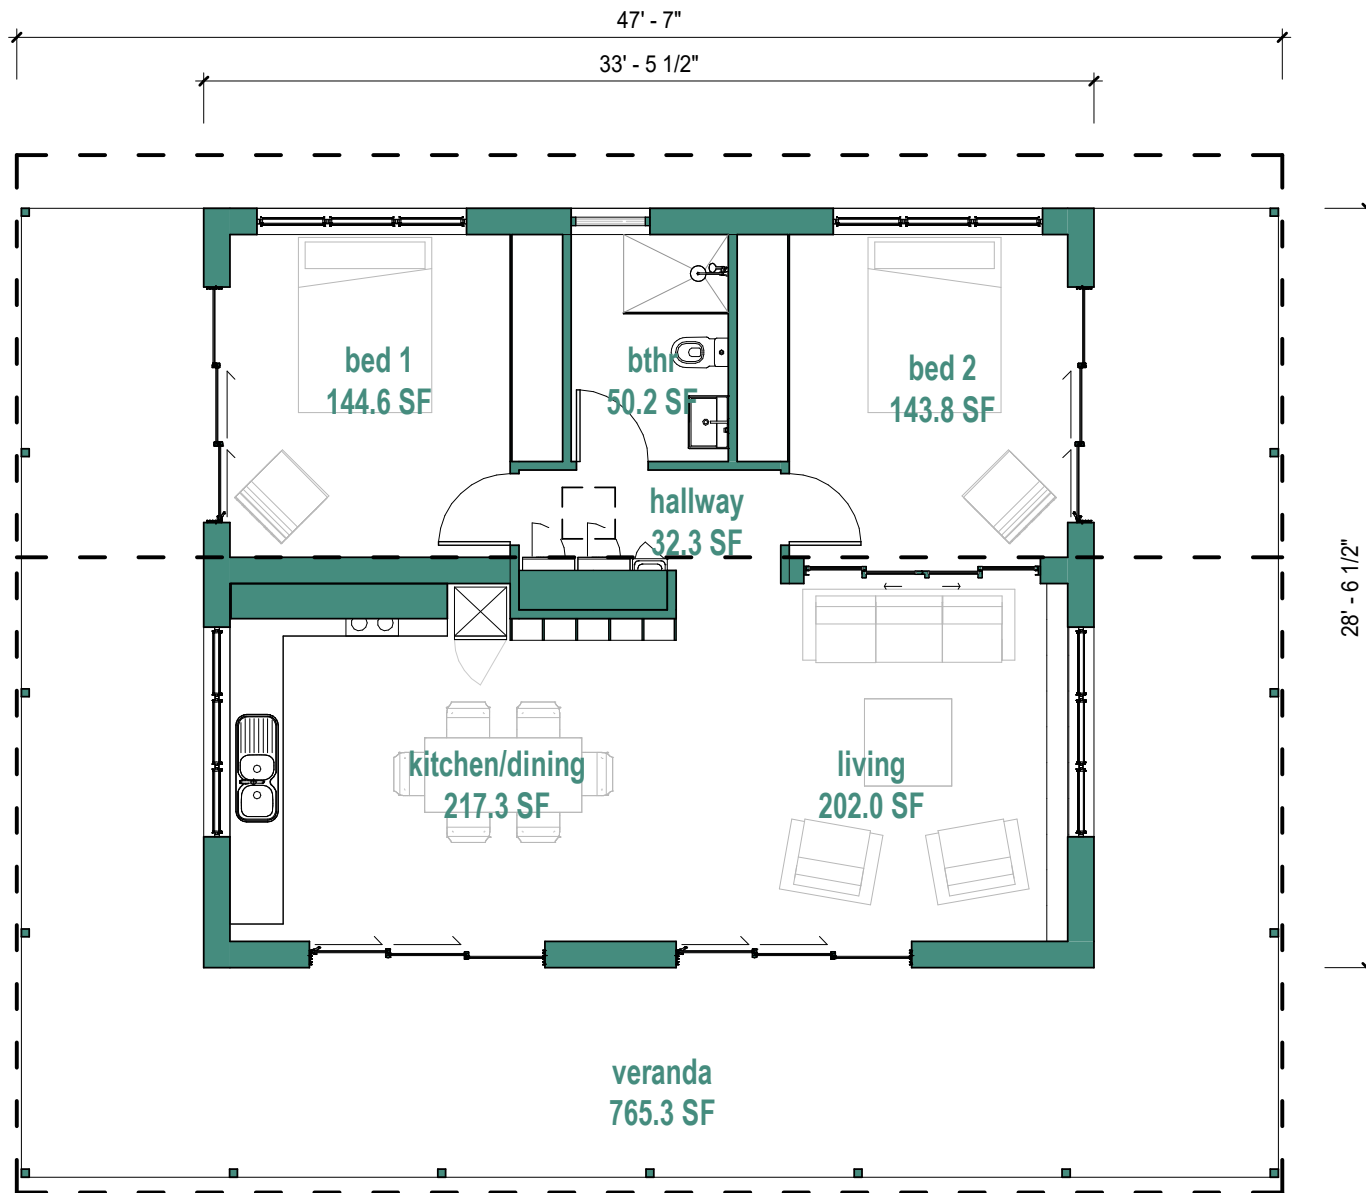

## Marlowe - Floorplan (Imperial)

USA: Toll Free: (855) 795-0012  
 Australia: Toll Free: 1300 814 834  
 admin@hempblockaustralia.com  
 Sunshine Coast, QLD Australia