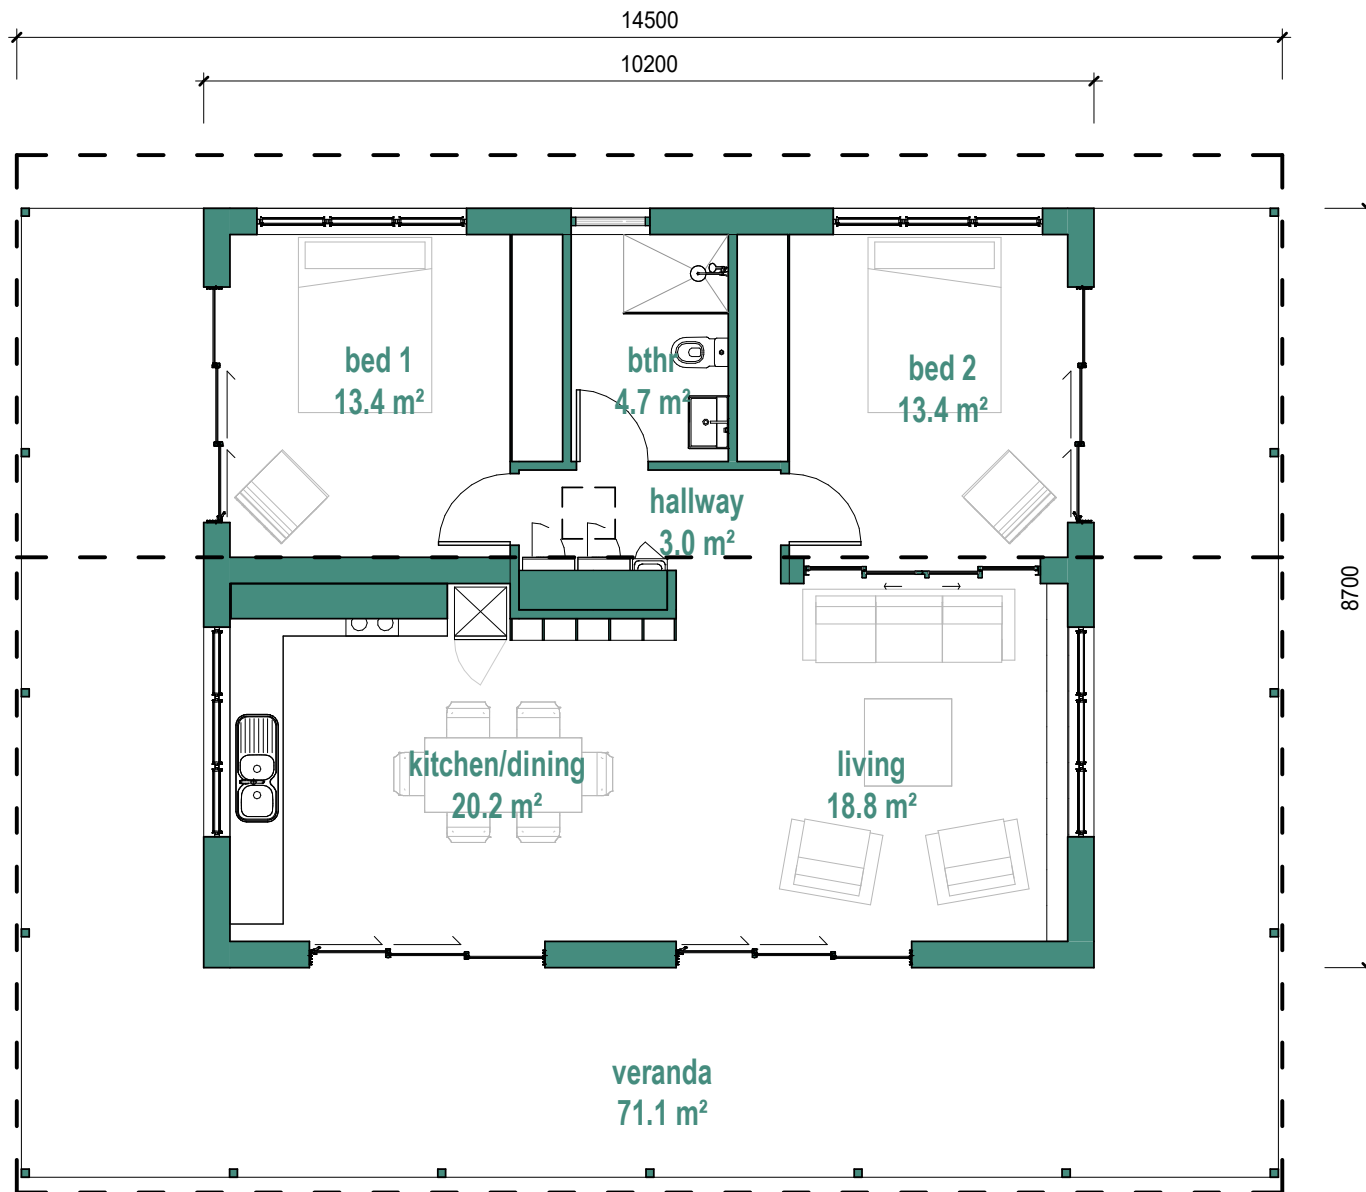

Marlowe

USA: Toll Free: (855) 795-0012
Australia: Toll Free: 1300 814 834
admin@hempblockaustralia.com
Sunshine Coast, QLD Australia

Marlowe - Floorplan (Metric)

USA: Toll Free: (855) 795-0012
 Australia: Toll Free: 1300 814 834
 admin@hempblockaustralia.com
 Sunshine Coast, QLD Australia