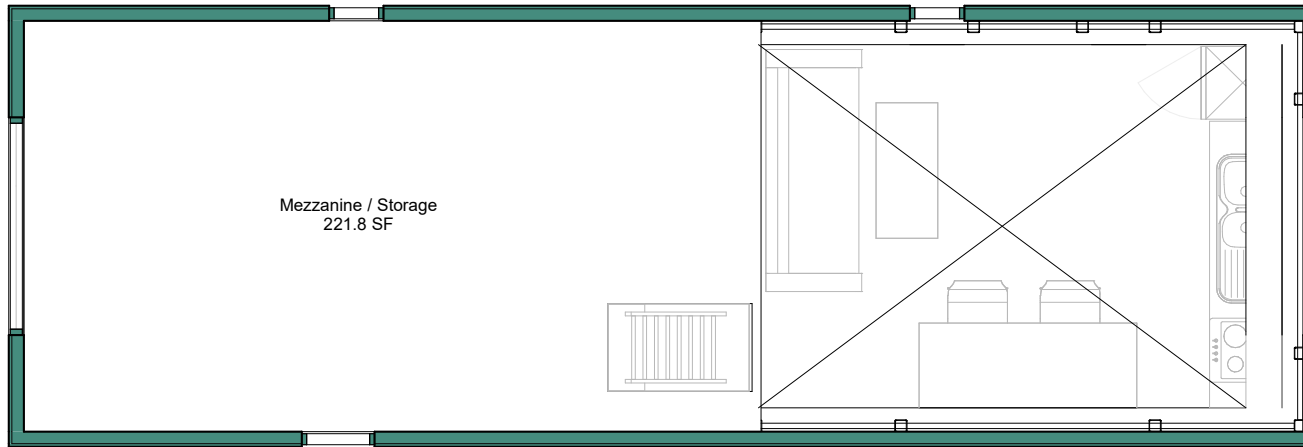

Small House with Loft

USA: Toll Free: (855) 795-0012
Australia: Toll Free: 1300 814 834
admin@hempblockaustralia.com
Sunshine Coast, QLD Australia

M Mezzanine Plan
Scale 1 : 50

G Ground Floor Plan
Scale 1 : 50

Small House with Loft - Floorplan (Imperial)

USA: Toll Free: (855) 795-0012
 Australia: Toll Free: 1300 814 834
 admin@hempblockaustralia.com
 Sunshine Coast, QLD Australia

Small House with Loft - Cutaway