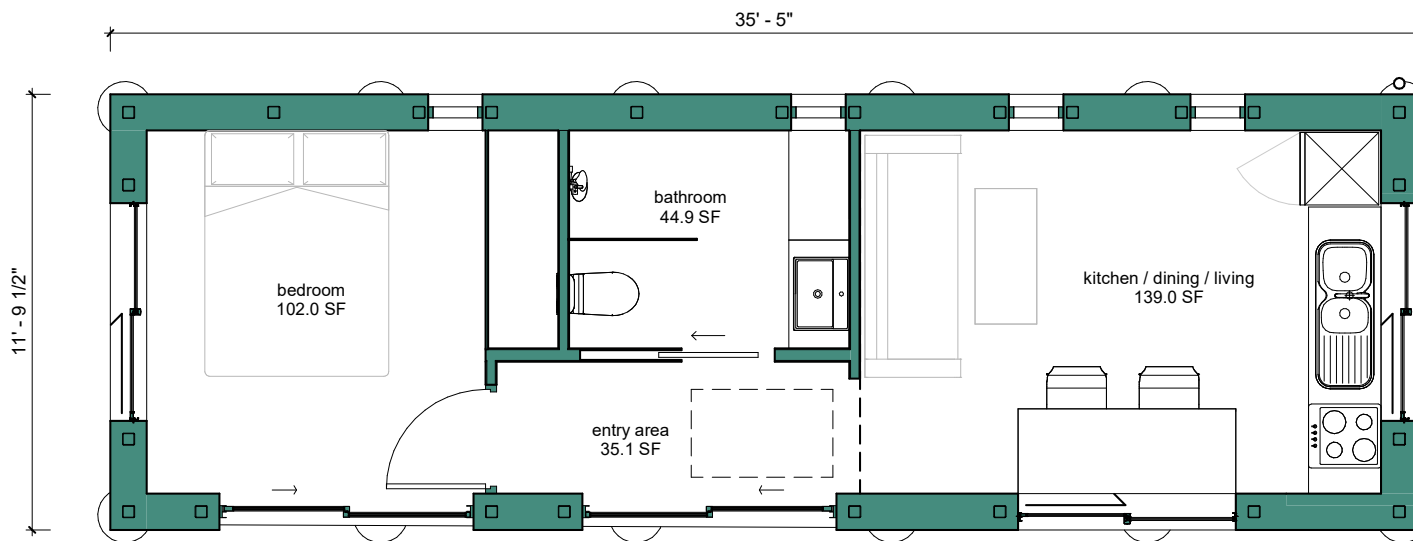

Small House with Loft

USA: Toll Free: (855) 795-0012
Australia: Toll Free: 1300 814 834
admin@hempblockaustralia.com
Sunshine Coast, QLD Australia

M Mezzanine Plan
Scale 1 : 50

G Ground Floor Plan
Scale 1 : 50

Small House with Loft - Floorplan (Imperial)

USA: Toll Free: (855) 795-0012
 Australia: Toll Free: 1300 814 834
 admin@hempblockaustralia.com
 Sunshine Coast, QLD Australia

Small House with Loft - Cutaway