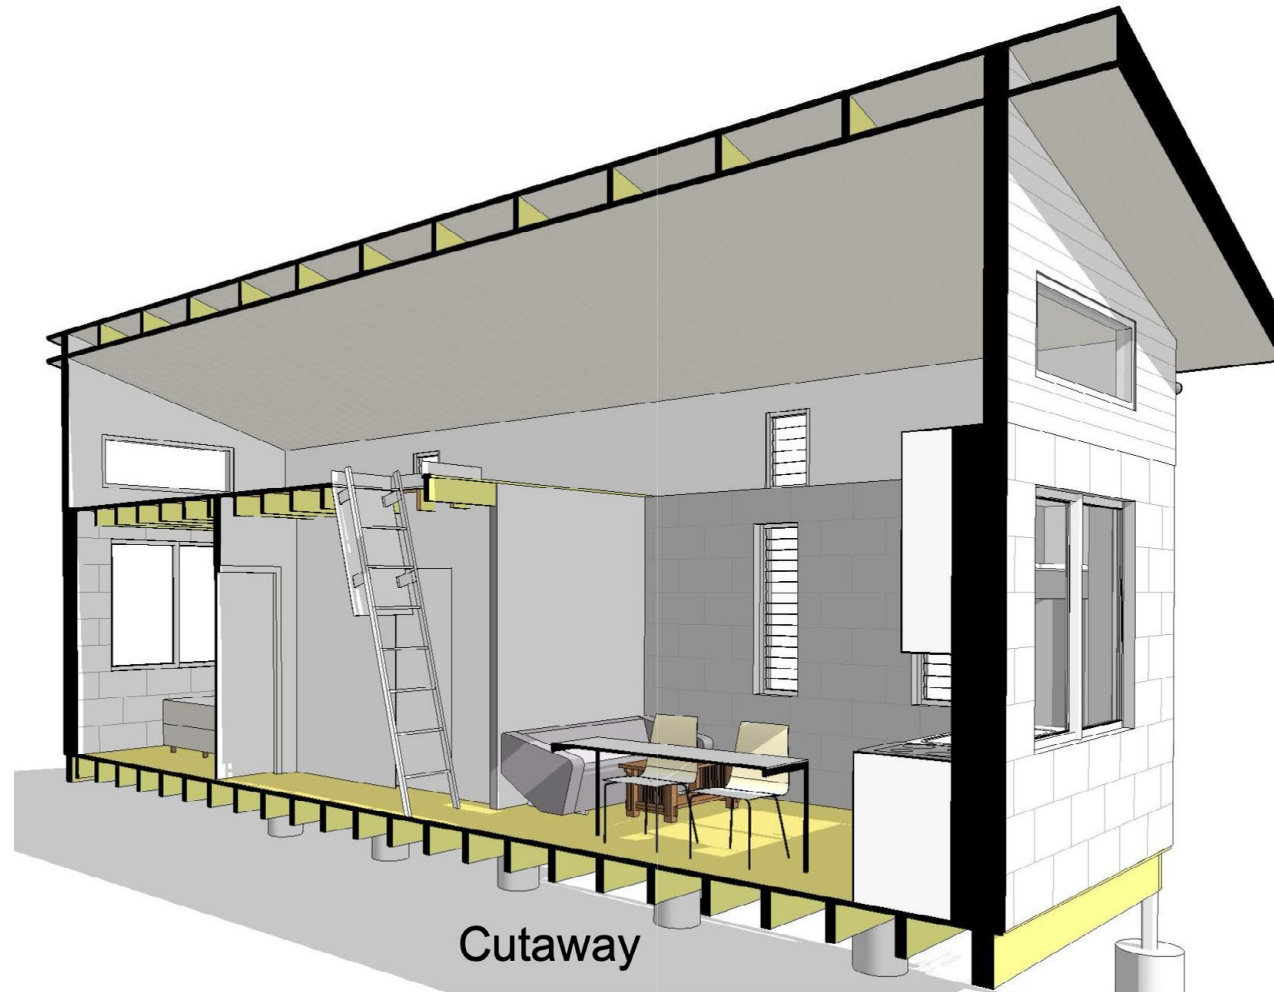

Small House with Loft

USA: Toll Free: (855) 795-0012
Australia: Toll Free: 1300 814 834
admin@hempblockaustralia.com
Sunshine Coast, QLD Australia

M Mezzanine Plan
Scale 1 : 50

G Ground Floor Plan
Scale 1 : 50

Small House with Loft - Floorplan (Imperial)

USA: Toll Free: (855) 795-0012
 Australia: Toll Free: 1300 814 834
 admin@hempblockaustralia.com
 Sunshine Coast, QLD Australia

Small House with Loft - Cutaway