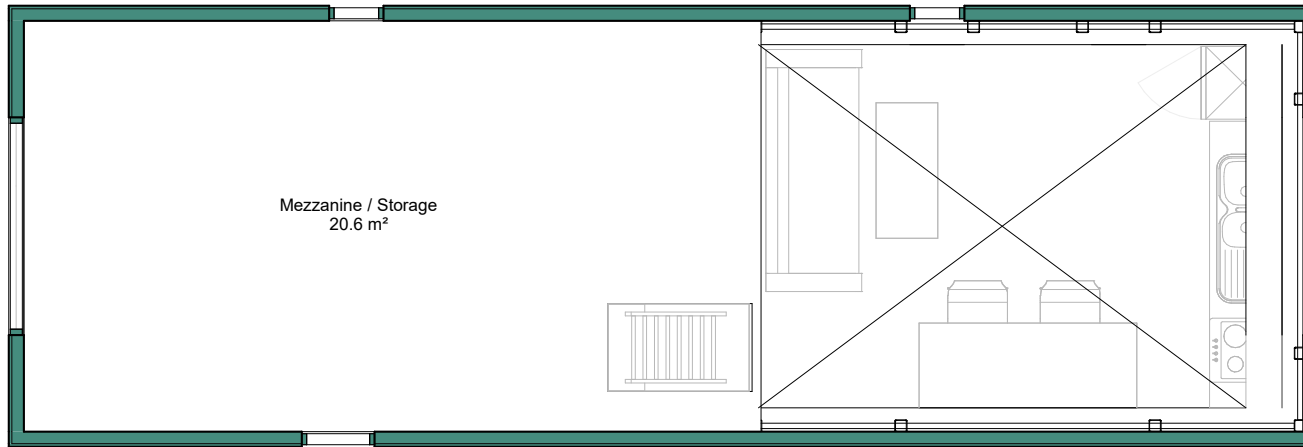

## Small House with Loft

USA: Toll Free: (855) 795-0012  
Australia: Toll Free: 1300 814 834  
admin@hempblockaustralia.com  
Sunshine Coast, QLD Australia

**M** Mezzanine Plan  
Scale 1 : 50

**G** Ground Floor Plan  
Scale 1 : 50

# Small House with Loft - Floorplan (Metric)

USA: Toll Free: (855) 795-0012  
 Australia: Toll Free: 1300 814 834  
 admin@hempblockaustralia.com  
 Sunshine Coast, QLD Australia