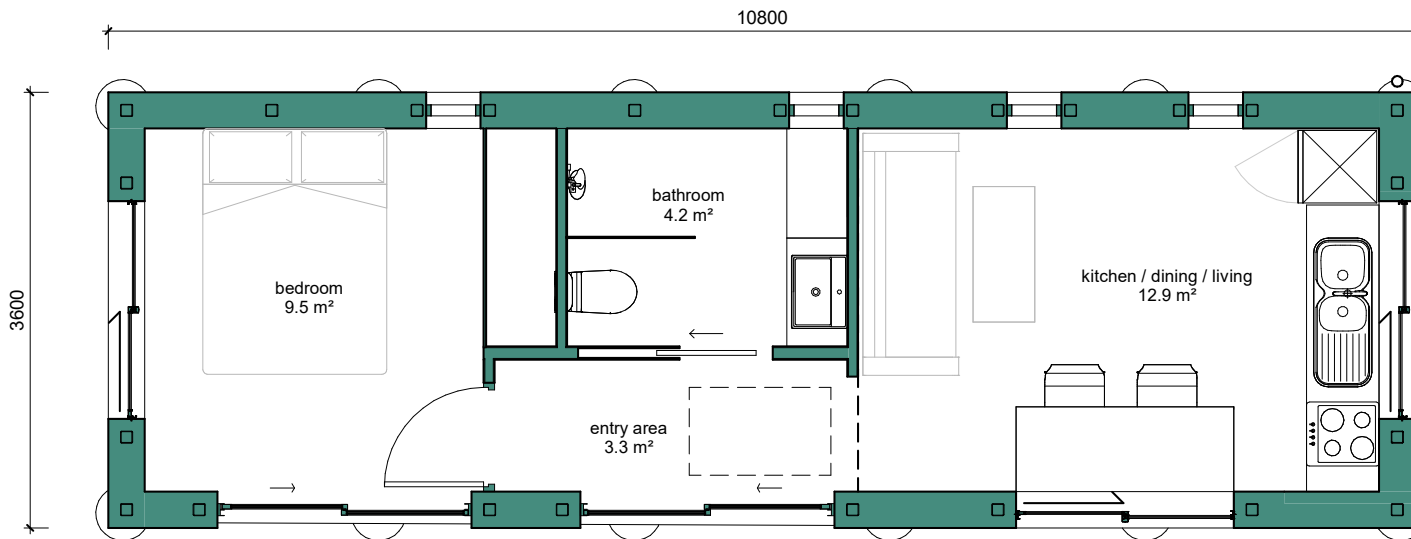

## Small House with Loft

USA: Toll Free: (855) 795-0012  
Australia: Toll Free: 1300 814 834  
admin@hempblockaustralia.com  
Sunshine Coast, QLD Australia

**M** Mezzanine Plan  
Scale 1 : 50

**G** Ground Floor Plan  
Scale 1 : 50

# Small House with Loft - Floorplan (Metric)

USA: Toll Free: (855) 795-0012  
 Australia: Toll Free: 1300 814 834  
 admin@hempblockaustralia.com  
 Sunshine Coast, QLD Australia