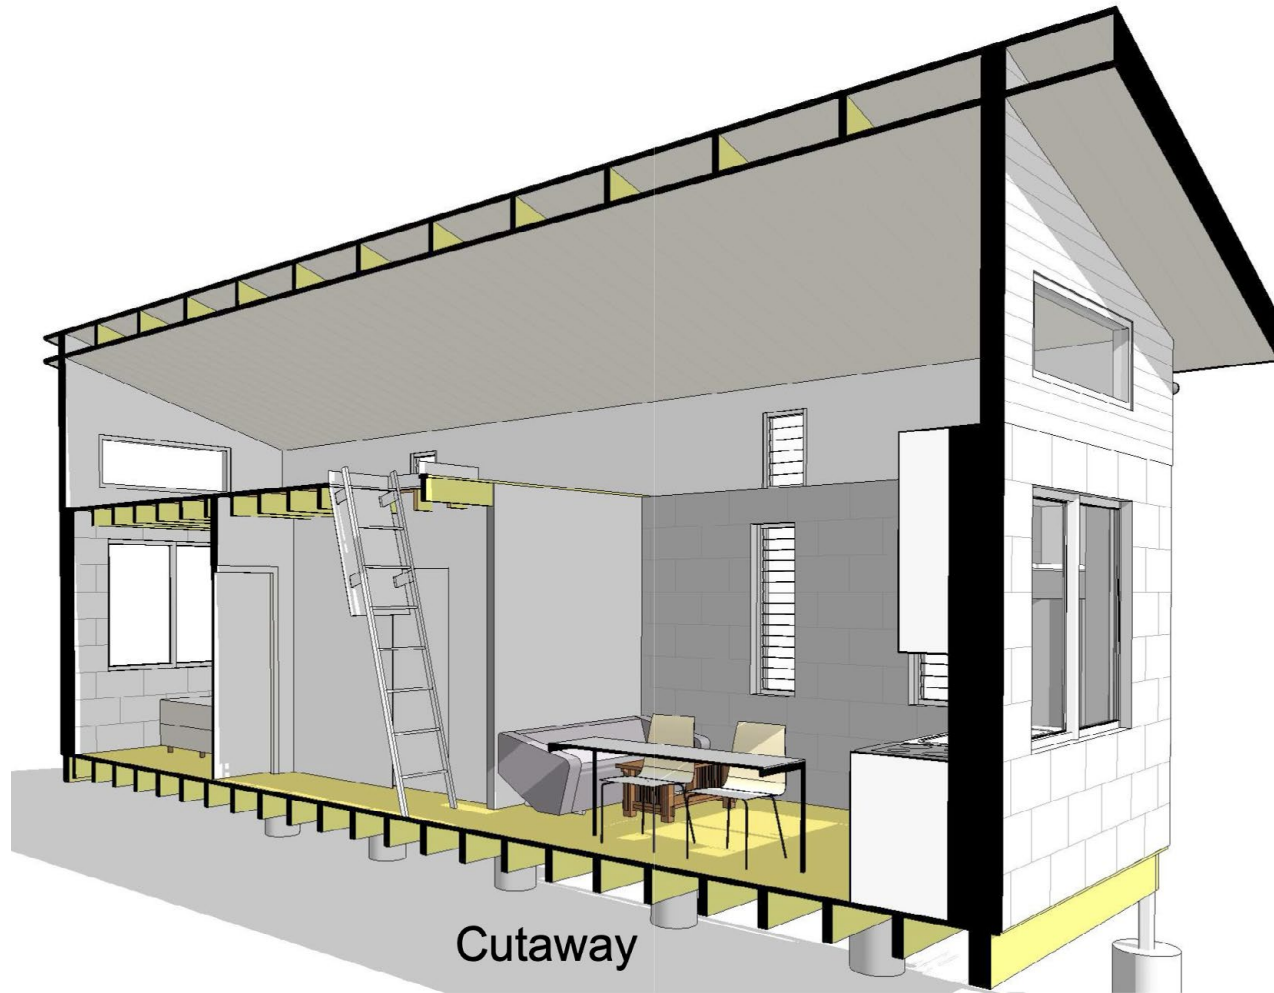

## Small House with Loft

USA: Toll Free: (855) 795-0012  
Australia: Toll Free: 1300 814 834  
admin@hempblockaustralia.com  
Sunshine Coast, QLD Australia

**M** Mezzanine Plan  
Scale 1 : 50

**G** Ground Floor Plan  
Scale 1 : 50

# Small House with Loft - Floorplan (Metric)

USA: Toll Free: (855) 795-0012  
 Australia: Toll Free: 1300 814 834  
 admin@hempblockaustralia.com  
 Sunshine Coast, QLD Australia