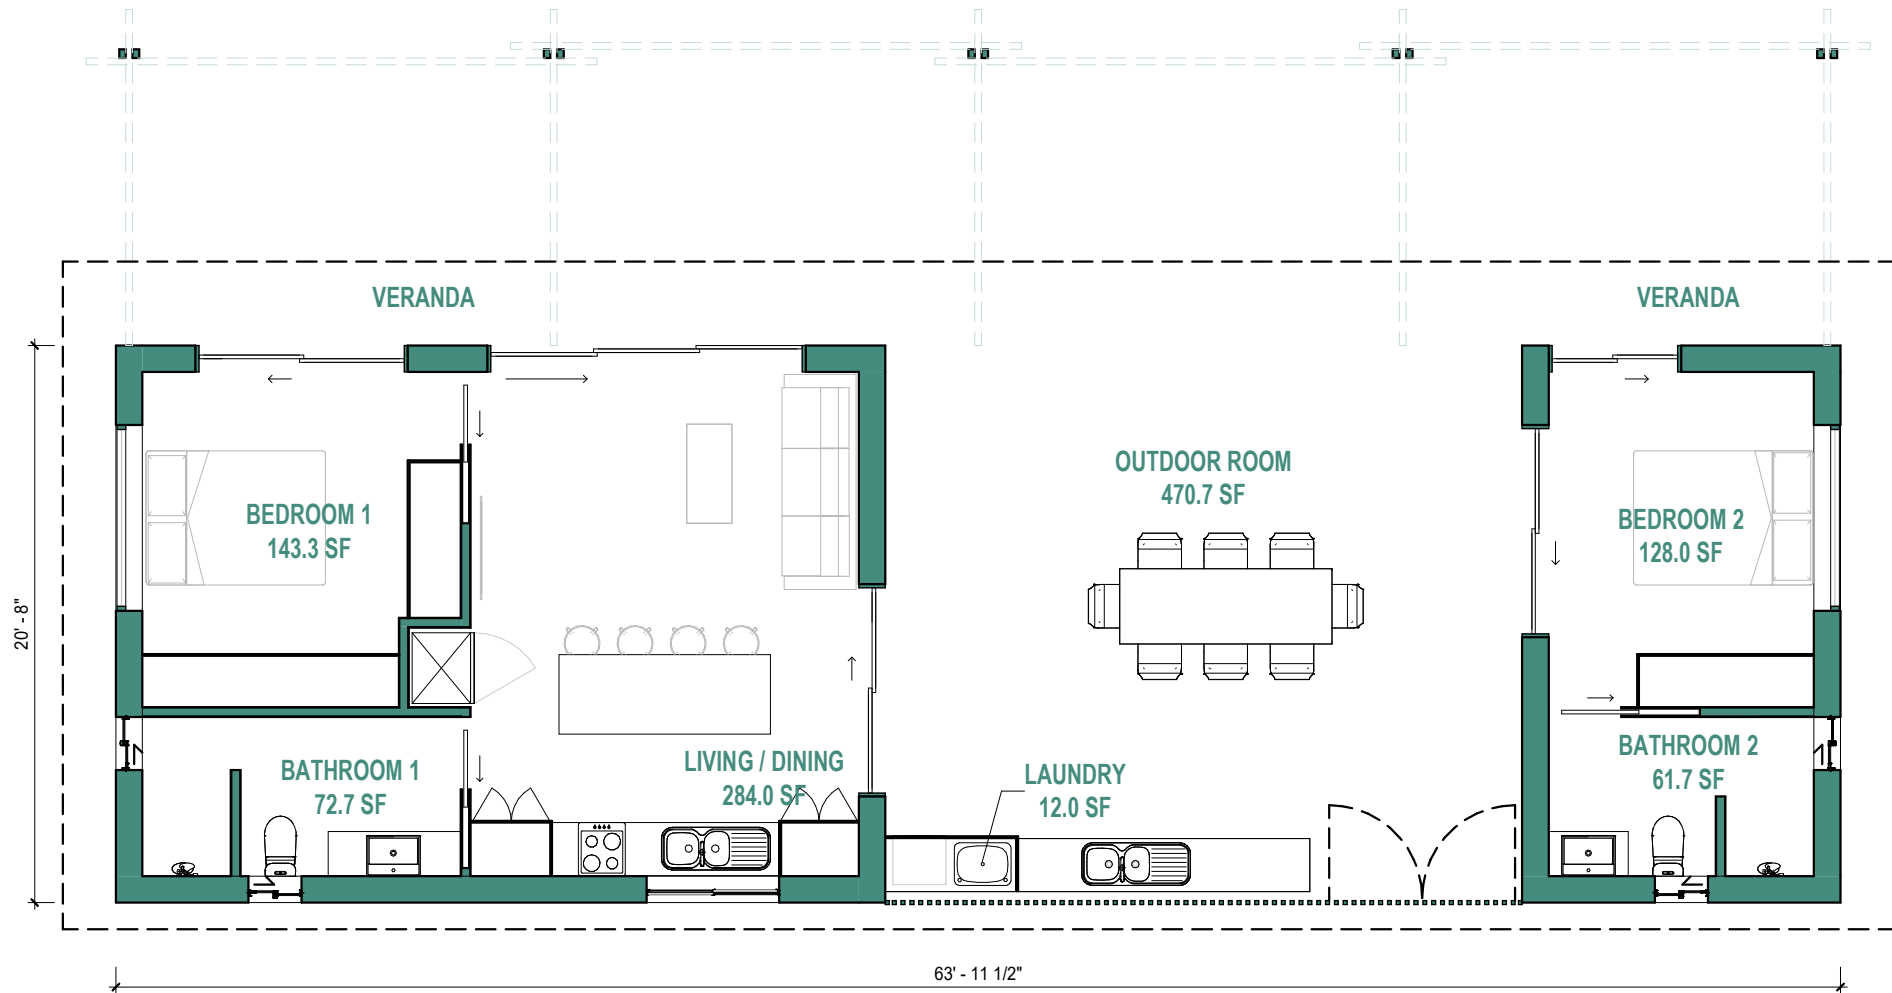

Solace

USA: Toll Free: (855) 795-0012
Australia: Toll Free: 1300 814 834
admin@hempblockaustralia.com
Sunshine Coast, QLD Australia

Solace - Floorplan (Imperial)

USA: Toll Free: (855) 795-0012
 Australia: Toll Free: 1300 814 834
 admin@hempblockaustralia.com
 Sunshine Coast, QLD Australia