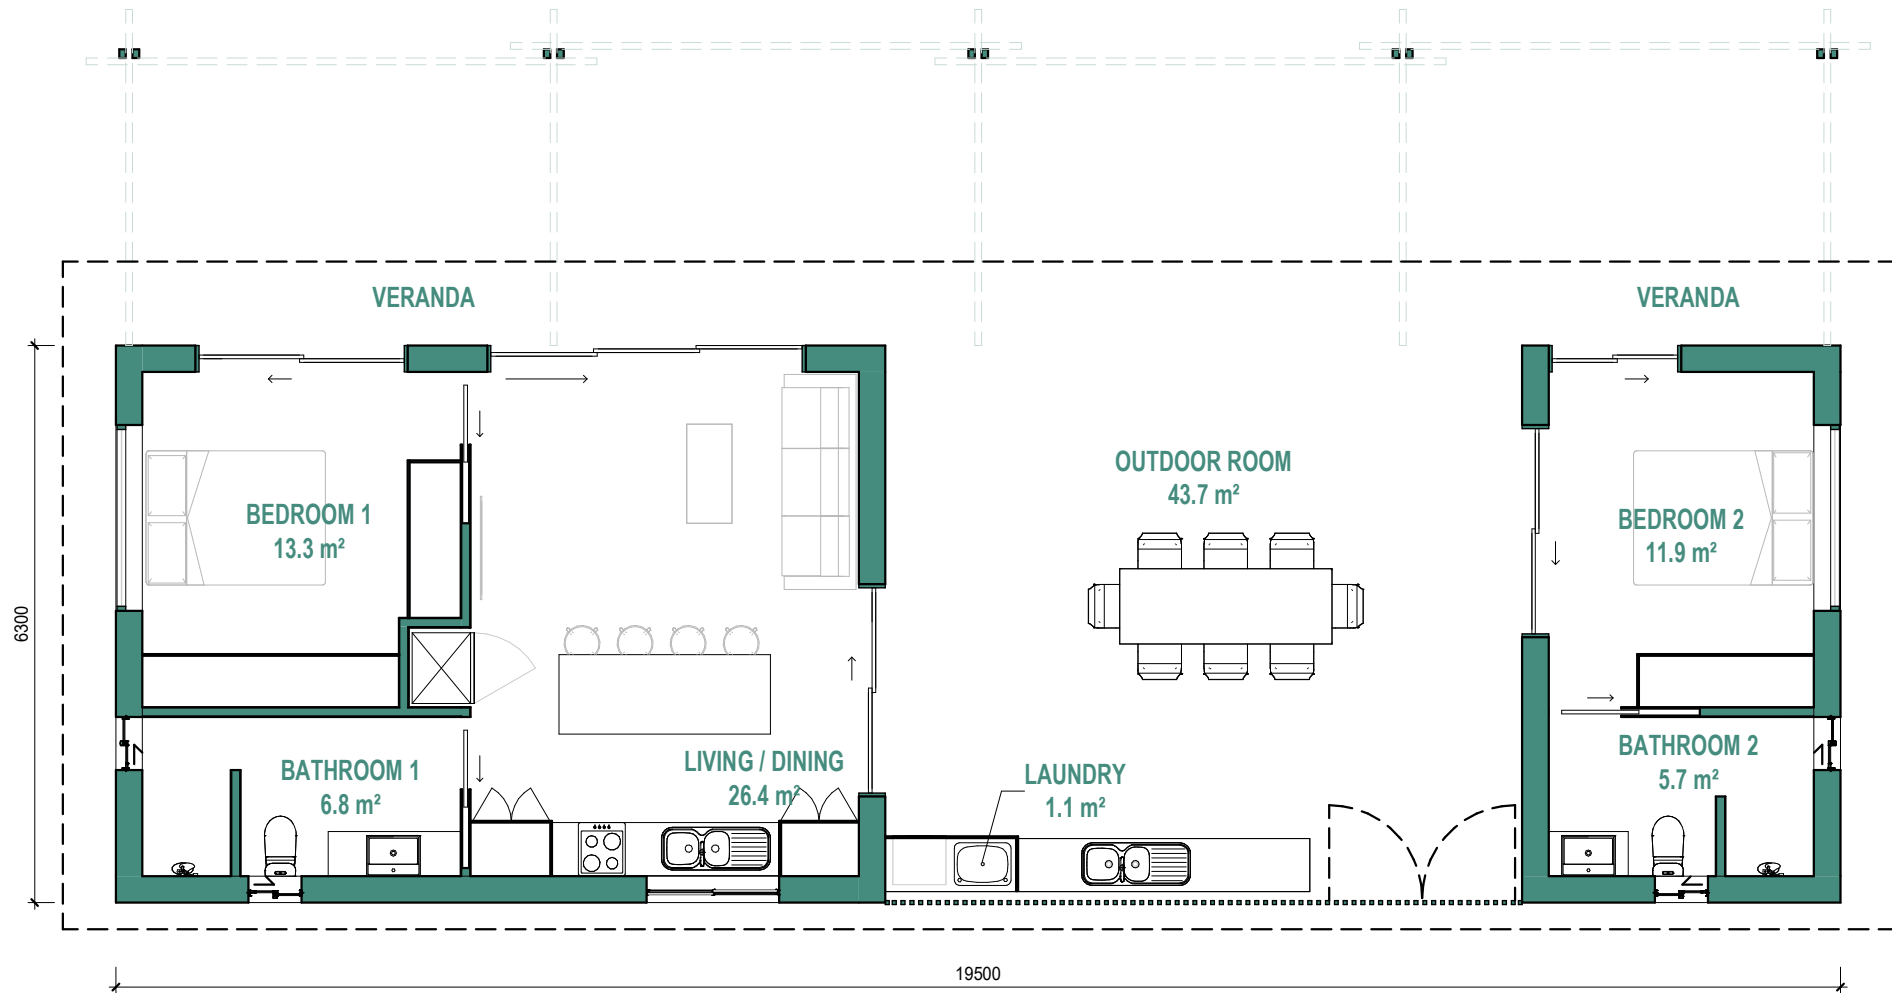

Solace

USA: Toll Free: (855) 795-0012
Australia: Toll Free: 1300 814 834
admin@hempblockaustralia.com
Sunshine Coast, QLD Australia

Solace - Floorplan (Metric)

USA: Toll Free: (855) 795-0012
 Australia: Toll Free: 1300 814 834
 admin@hempblockaustralia.com
 Sunshine Coast, QLD Australia