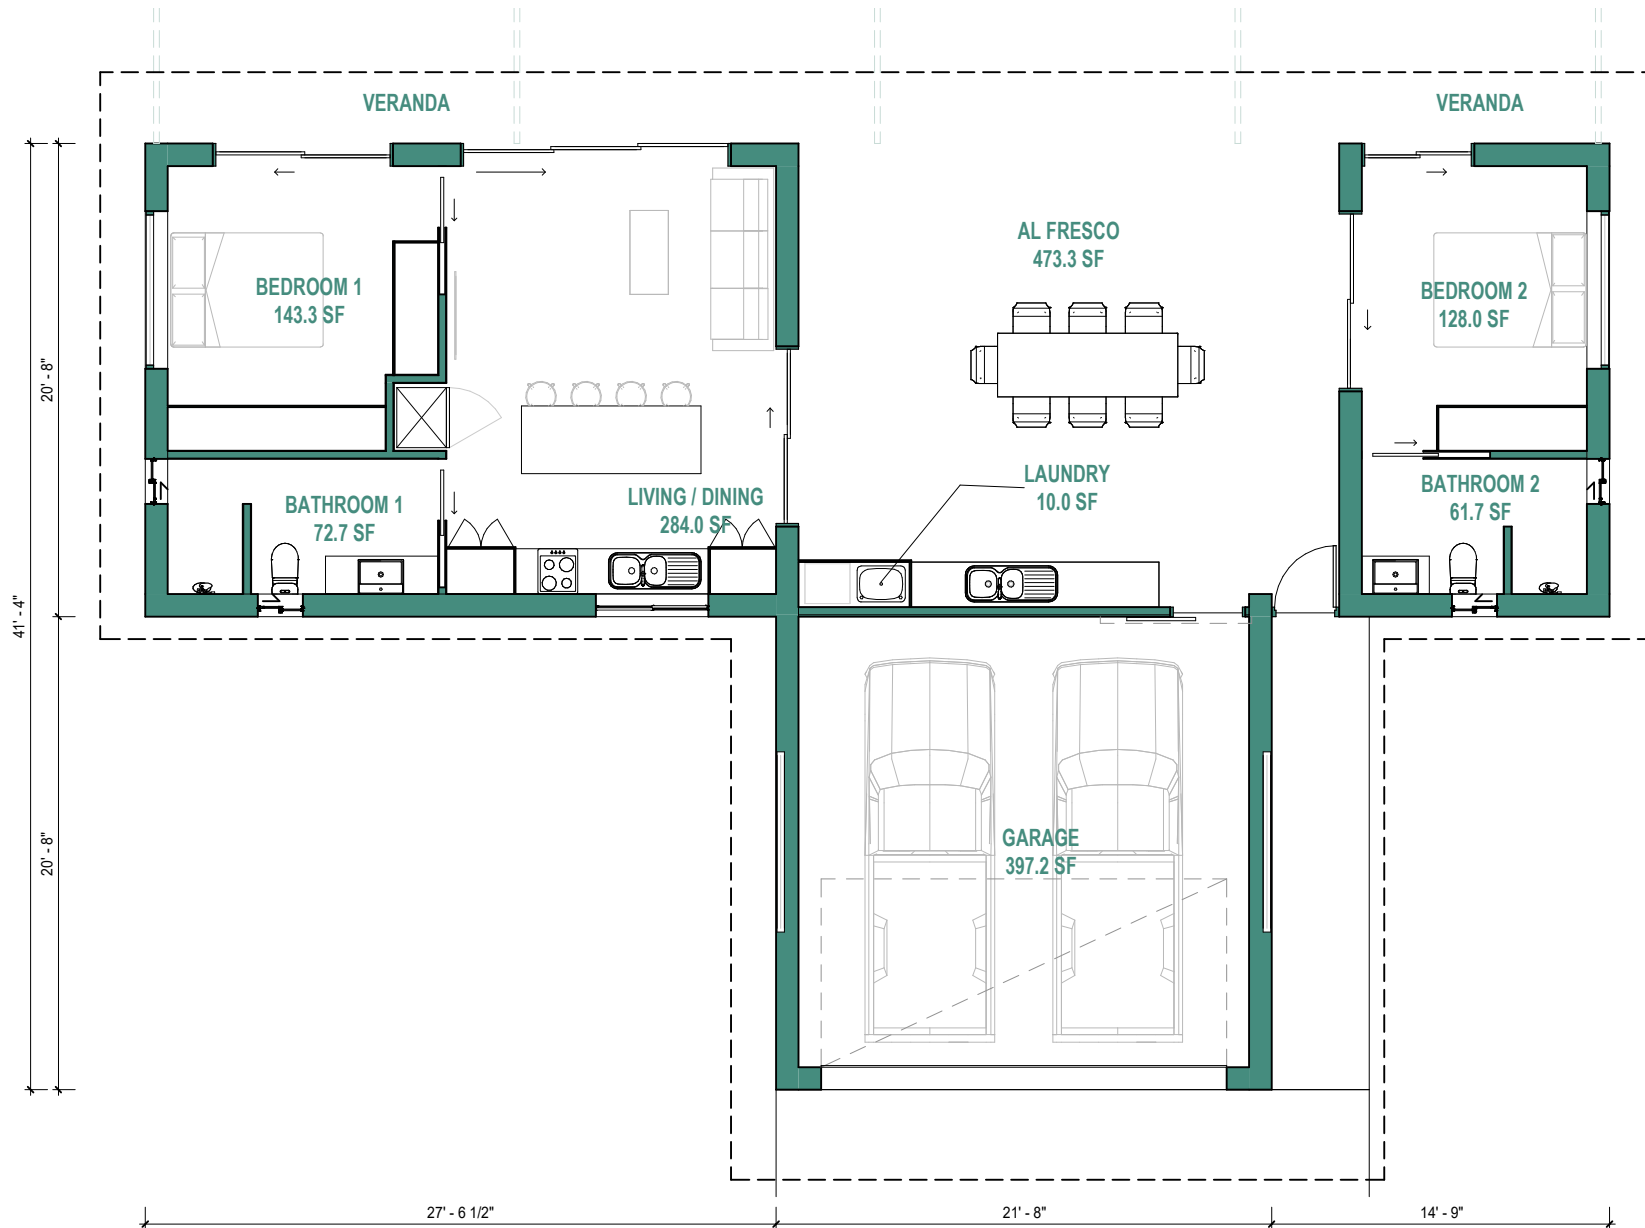

Solace with Garage

USA: Toll Free: (855) 795-0012
Australia: Toll Free: 1300 814 834
admin@hempblockaustralia.com
Sunshine Coast, QLD Australia

Solace with Garage - Floorplan (Imperial)

USA: Toll Free: (855) 795-0012
 Australia: Toll Free: 1300 814 834
 admin@hempblockaustralia.com
 Sunshine Coast, QLD Australia