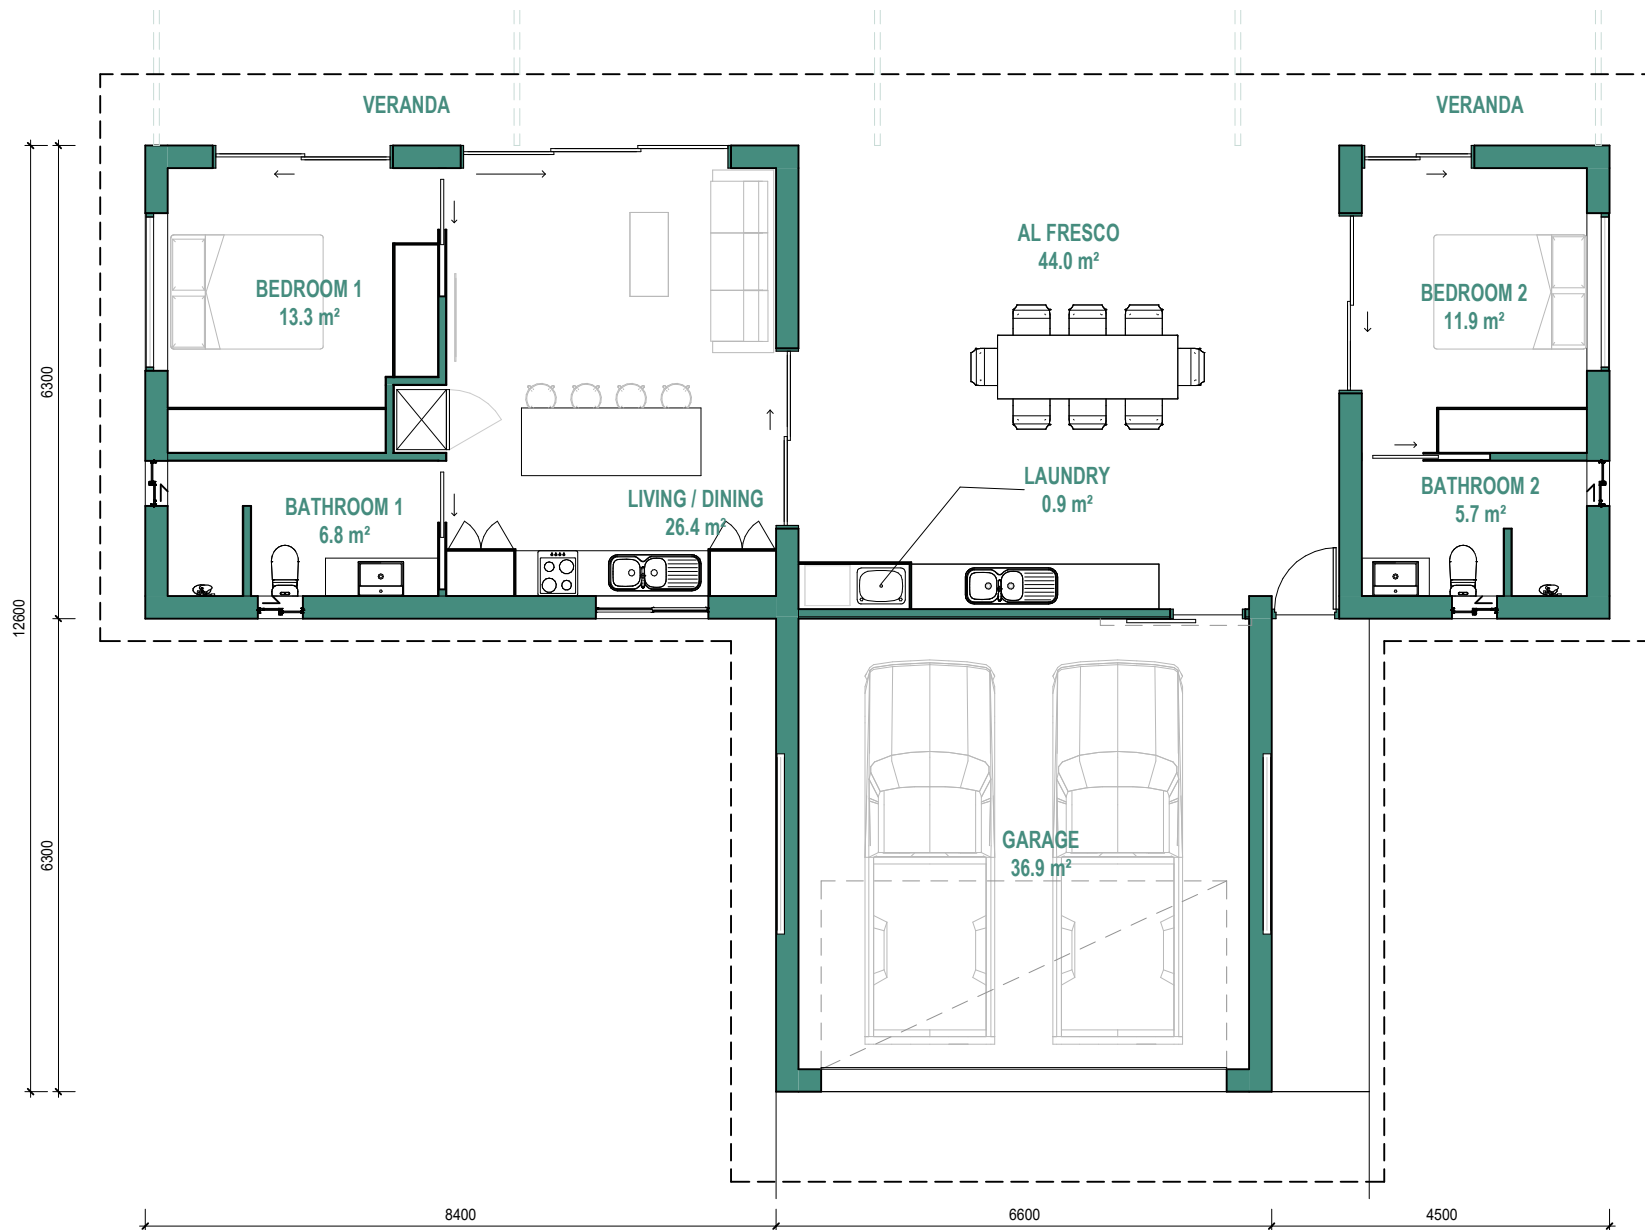

## Solace with Garage - Floorplan (Metric)

USA: Toll Free: (855) 795-0012  
 Australia: Toll Free: 1300 814 834  
 admin@hempblockaustralia.com  
 Sunshine Coast, QLD Australia